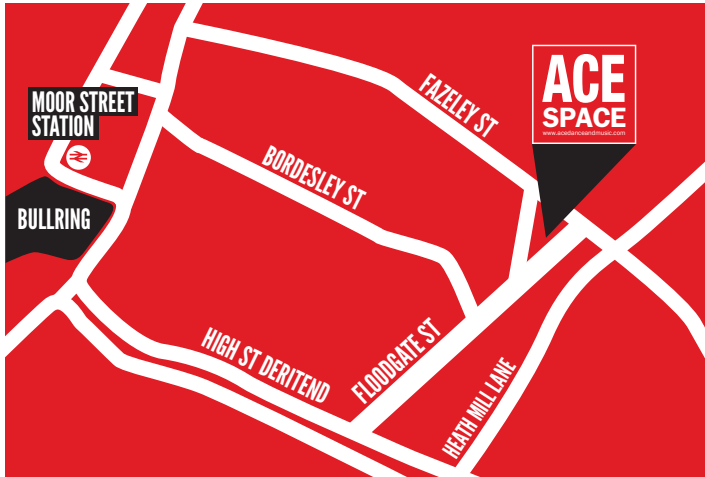

HOW TO FIND US

'ACE Space' is close to many amenities, including cafes, shops and public transport. We are 8 minutes walk from Digbeth Coach Station, 11 minutes walk from Birmingham Moor Street and 20 minutes walk from the main Birmingham New Street Station.

If you are driving, we also have free on street parking just outside.

To find out more please contact Iona Waite at ACE dance and music:

0121 314 5830

info@acedanceandmusic.com

www.acedanceandmusic.com

ACE SPACE, 54-57 Floodgate Street, Birmingham, B5 5SL

“
The facilities are first class and the support and assistance provided by the entire ACE team are second to none. The atmosphere is always warm and welcoming and I firmly believe the new space is a creative hub which should be utilised by artists near and far--”

Adam Rutherford
RDC Dance Company

Supported using public funding by
ARTS COUNCIL ENGLAND